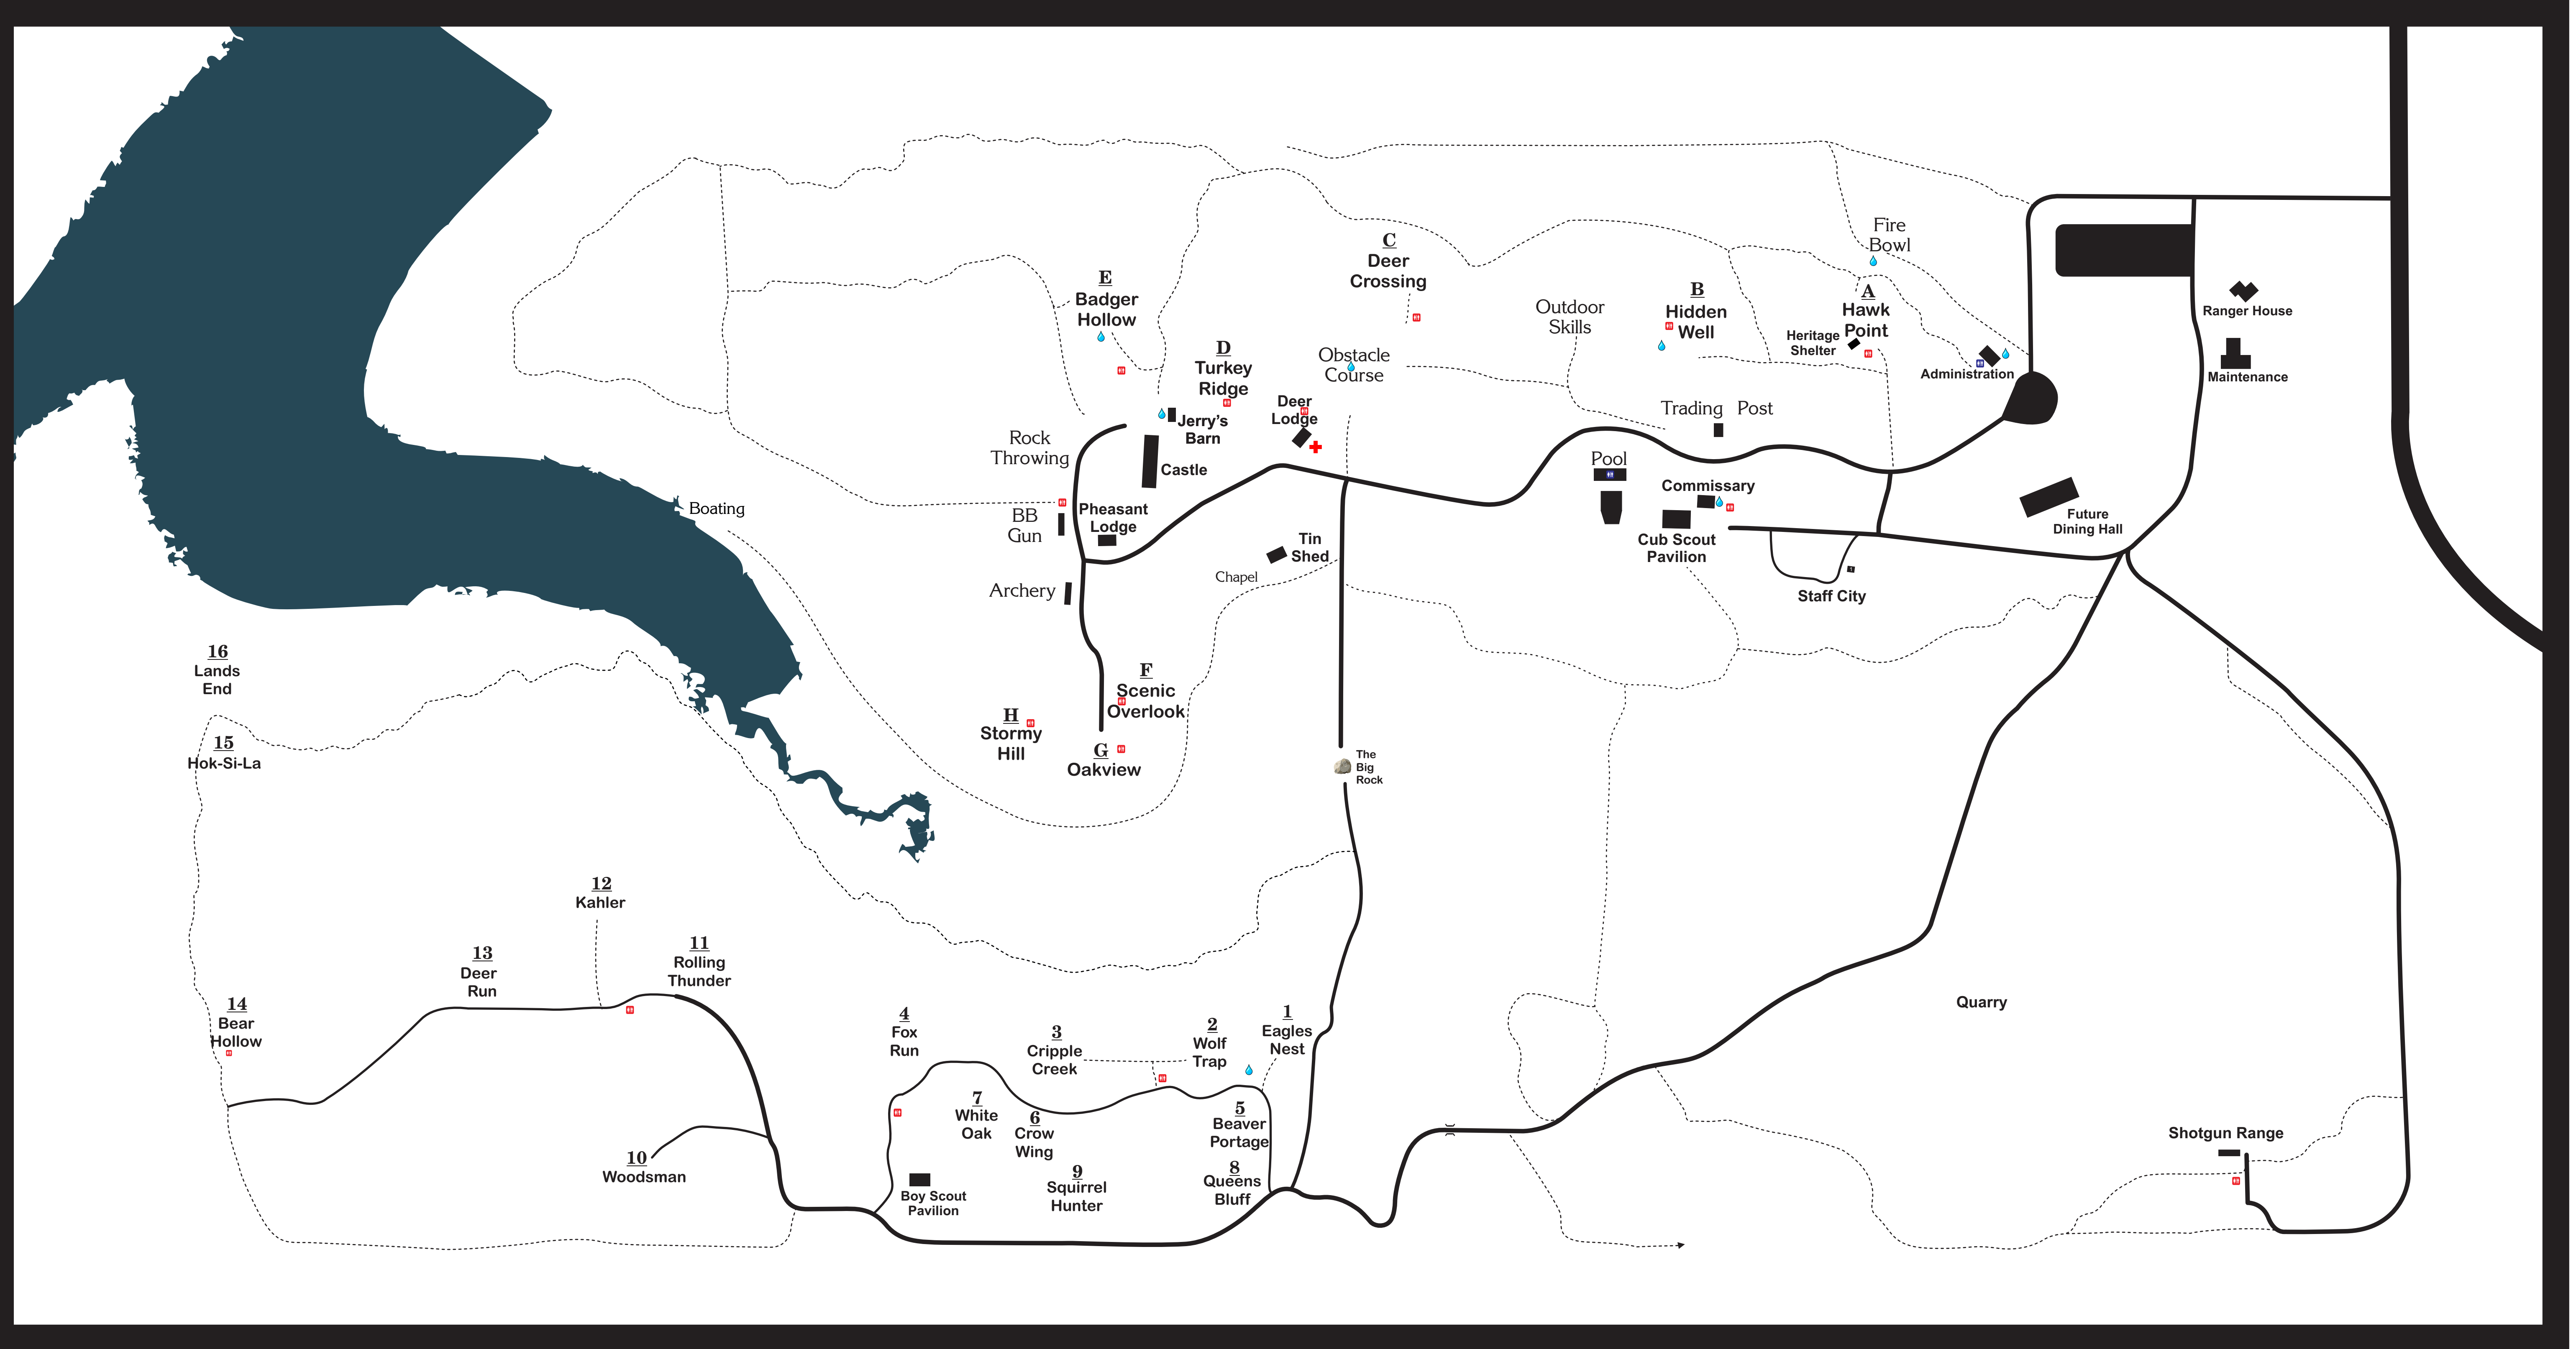

# Gamehaven Scout Reservation

## Cub Scout Campsites

A	Hawk Point
B	Hidden Well
C	Deer Crossing
D	Turkey Ridge
E	Badger Hollow
F	Scenic Overlook
G	Oakview
H	Stormy Hill

## Boy Scout Campsites

1	Eagles Nest	Troop 80	9	Squirrel Hunter	
2	Wolf Trap	Troop 498	10	Woodsman	Troop 82
3	Cripple Creek		11	Rolling Thunder	Troop 27
4	Fox Run		12	Kahler	
5	Beaver Portage		13	Deer Run	
6	Crow Wing		14	Bear Hollow	
7	White Oak		15	Hok-Si-La	
8	Queens Bluff		16	Land's End	

- Latrine
- Flush Toilets
- Water
- First Aid